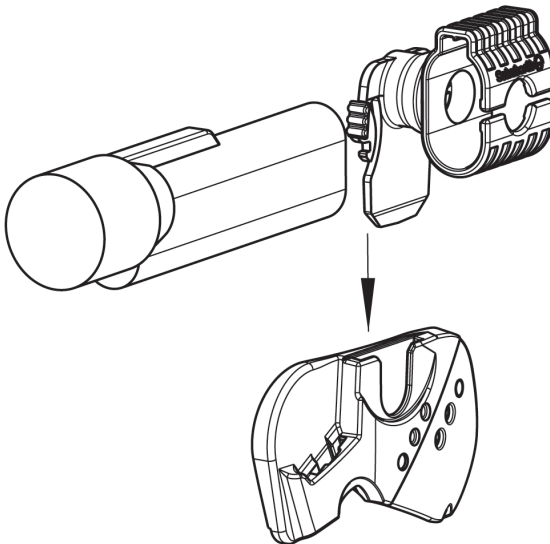

DE

F300

Montageanleitung

F300 Lampenadapter | Art.Nr. 3990000515

Safety and Comfort
made in Germany

Schuberth 
HEAD PROTECTION TECHNOLOGY

EN

F300

Assembly instructions

F300 Lamp adapter | item no. 3990000515

Safety and Comfort
made in Germany

Schuberth 
HEAD PROTECTION TECHNOLOGY