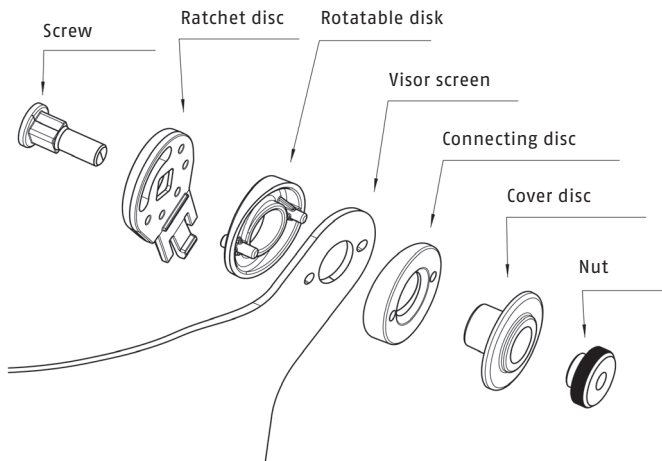

Safety and Comfort
made in Germany

Schuberth
HEAD PROTECTION TECHNOLOGY

EN

F300

Assembly instructions

F300 Visor mechanism | item no. 3990000520

Info: The illustration shows the assembly sequence for the left side of the visor screen. Please observe the side labelling ("R" for right and "L" for left) on the ratchet disc!

Safety and Comfort
made in Germany

Schuberth
HEAD PROTECTION TECHNOLOGY