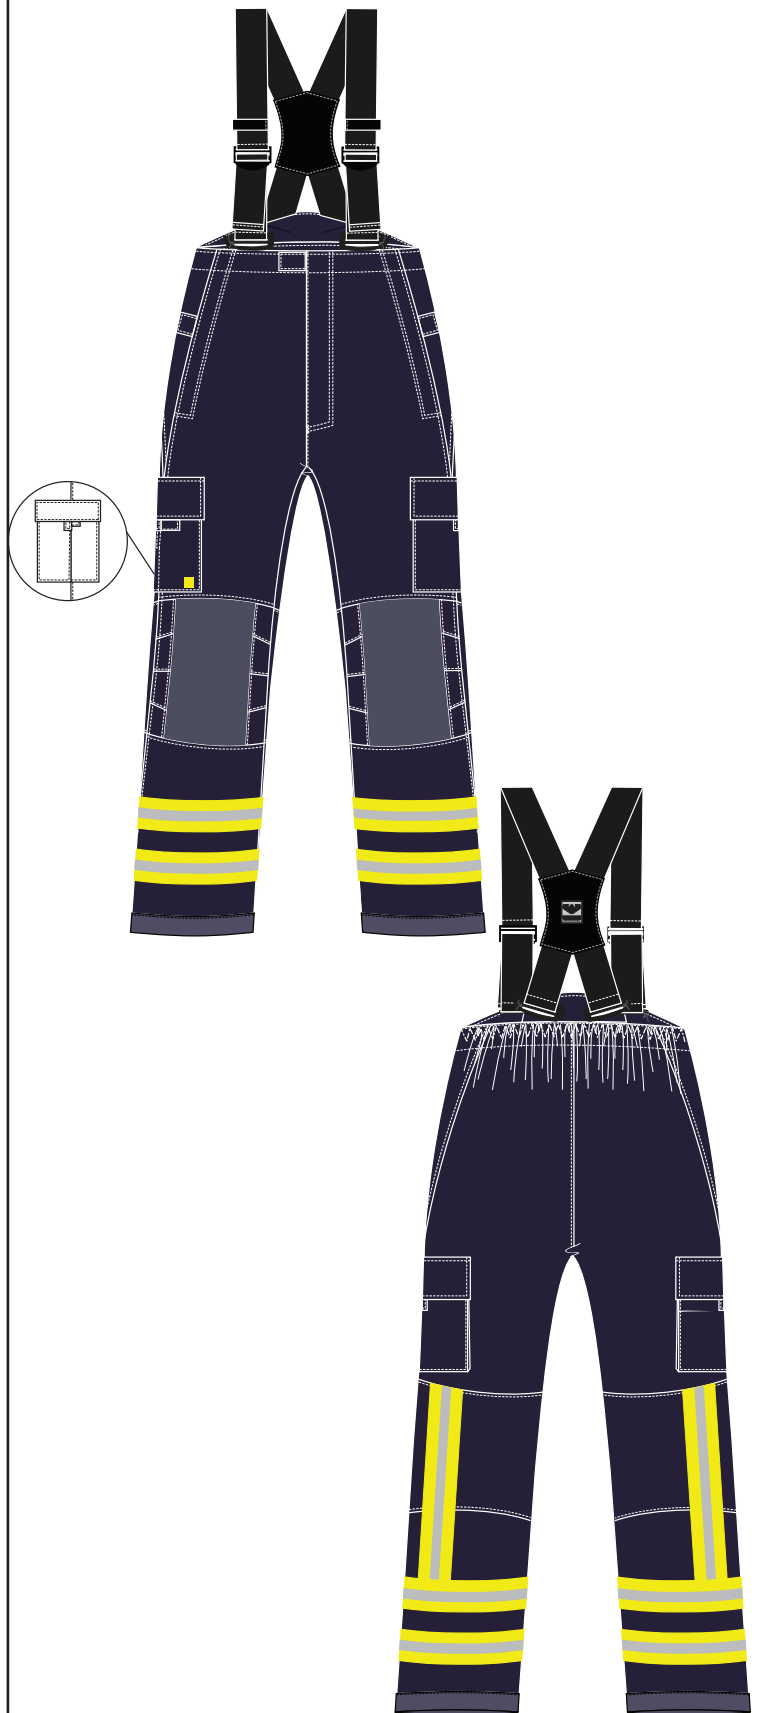

PS1050 VIKING EN469 FIREFIGHTER TROUSERS

Date: 25-08-2021

Edition: 08

Detailed configuration:

Model/Size

Model number	561
Layer name	CA AC
Outer fabric	Nomex® XTM (8036) 220 gr/m²
Moisture barrier	Crosstech® 2L Airlock, 250 g/m²
Liner	Aramid/viscose 50/50 125 gr/m²
Colour	Dark navy blue
Size table	Double sizes
Size, double	54-56 (L)
Height	Regular
Height interval	172-180 cm
Waist size	94-102 cm
Hip size	106-114 cm

Design

Type of trousers	Waist trousers
Insulation design	For short jacket, to waist
Waist adjustment	Elastic back
High back bib	Yes
Hem design	Reversed bootcut
Hem reinforcement	Kevlar
Knee reinforcement	Kevlar
Type of knee pads	Attached
Kevlar below inner leg	Yes
Material, knee pads	Felt, 7 mm
Front closing	Zipper w. fly & hook/loop spot
Inspection zipper	Between outer & mb / liner

Trim

Design of reflective trim	Standard design, EN469
Colour of reflective trim	Lime/grey/lime, triple trim
Type of reflective trim	3M trim
Width of reflective trim	5 cm width
Add refl. trim, vertical	1 row, behind side seam
Stitching on reflective trim	Double
50 wasches trim	Yes

Pockets

Side pockets	Side pocket
Type of thigh pockets	Attached pocket w/knife pocket
Size of knife pocket	Short, 20 cm
Easy access straps on pockets	Outer

Accessories

Type of Suspenders	Standard suspenders
Colour of suspenders	Black
Transponder	RFID
Extra Features	Washing label

VIKING Fire
A partner you can trust

VIKING LIFE-SAVING EQUIPMENT A/S
Saedding Ringvej 13
DK-6710 Esbjerg
Tel: +45 76 11 81 00
Fax: +45 76 11 81 01
www.viking-life.com