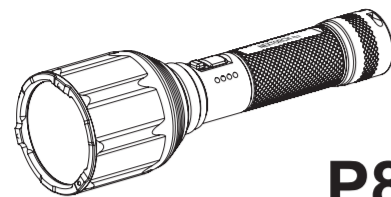

NEXTORCH

ENGLISH

P82

Learn more on www.nextorch.com

SPECIFICATIONS					
ANSI / PLATO-FL1	Medium	Low	High	Momentary on	Strobe
Light Output	425 lm	33 lm	1200 lm	1200 lm	1200 lm
Run Time	4 h 30 min	85 h	3 h 30 min	—	—
Beam Distance	645 m	181 m	1100 m	—	—
Beam Intensity	104000 cd	8190 cd	302500 cd	—	—
Impact Resistance	1 m				
Waterproof	IPX7, 1 m				

Weight and Dimensions	
Weight:	276 g / 9.74 oz (Without Battery)
Size:	188.3 mm (Length) × 28.5 mm (Body Diameter) × 60.8 mm (Head Diameter)
Body Material	
Light Source:	White Light LED
	Aluminum Alloy

FEATURES

INSTRUCTION

Battery Replacement
1 × 21700 battery

Type-C Rechargeable
Charging time about 4 hours

Constant ON / OFF
Click

Mode Switch
Lightly press

Strobe
Click

High Medium Low

MAINTENANCE

WARRANTY

CONTACT WITH NEXTORCH DESIGNER

NEXTORCH

DEUTSCH