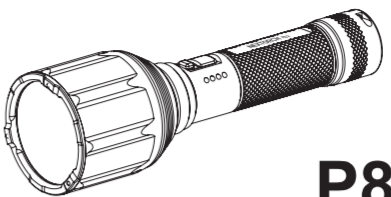

P82

Más información en www.nextorch.com

CARACTERISTIQUES					
ANSI / PLATO-FL1	Moyen	Faible	Fort	Momentané	Stroboscope
Puissance de la lampe	425 lm	33 lm	1200 lm	1200 lm	1200 lm
Durée d'utilisation	4 h 30 min	85 h	3 h 30 min	—	—
Distance du faisceau	645 m	181 m	1100 m	—	—
Intensité du faisceau	104000 cd	8190 cd	302500 cd	—	—
Résistance aux impacts	1 m				
Étanchéité	IPX7, 1 m				

Poids et dimensions	
Poids:	276 g / 9.74 oz (sans batterie)
Taille:	188.3 mm (longueur) × 28.5 mm (diamètre) × 60.8 mm (tête)
Matériaux	
Source de lumière:	LED à lumière blanche
	Alliage d'Aluminium

TRAITS

GUIDE RAPIDE DE DEMARRAGE

Remplacement de la batterie
1 × 21700 batterie

Chargement direct Type-C
Temps de chargement environ 4 h

Constant ON / OFF
Cliquez

Pulse Légèrement el Interruptor
Appuyez légèrement sur l'interrupteur

Fort Moyen Faible

ENTRETIEN

GARANTIE

CONTACT AVEC NEXTORCH DESIGNER

NEXTORCH

中文