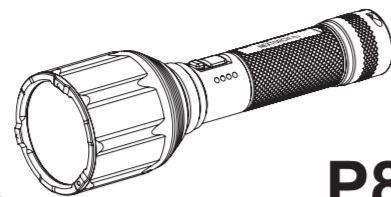

P82

www.nextorch.de

SPEZIFIKATIONEN					
ANSI / PLATO-FL1	Mid	Low	Hoch	Momentan-an	Strobe
Ausgangleistung (in ANSI-Lumen)	425 lm	33 lm	1200 lm	1200 lm	1200 lm
Laufzeit	4 h 30 min	85 h	3 h 30 min	—	—
Leuchtdistanz (nach ANSI)	645 m	181 m	1100 m	—	—
Leuchtdichte	104000 cd	8190 cd	302500 cd	—	—
Fallhöhe	1 m				
Wasserdicht	IPX7, 1 m				

Gewicht und Abmessungen	
Gewicht:	276 g / 9.74 oz (ohne Batterie)
Größe:	188.3 mm (Länge) × 28.5 mm (Durchmesser) × 60.8 mm (Reflektordurchmesser)
Material	
Leuchtmittel:	Weißlicht-LED
	Aluminiumlegierung

EIGENSCHAFTEN

SCHNELLSTARTANLEITUNG

Batteriewechsel
1 × 21700 Batterie

Type-C direkt aufladen
Ladezeit ca. 4 Stunden

Konstant AN / AUS
Klick

MODI Schalten
Leicht Drücken

Hoch Mid Low

BITTE BEACHTEN

PFLEGE

NEXTORCH Deutschland Garantiebestimmungen

1. Garantiefall

2. Garantiegeberin

Garantiegeberin ist die NEXTORCH Deutschland GmbH
Gohrstr. 22
42579 Heiligenhaus
Deutschland

3. Gewährleistung

4. Kosten

5. Verschiedenes

6. Garantiefall

NEXTORCH Deutschland GmbH
Gohrstr. 22
42579 Heiligenhaus
Deutschland

7. Kontakt in Deutschland

NEXTORCH Deutschland GmbH
Gohrstr. 22
42579 Heiligenhaus
Deutschland
Telefon: +49 2056 9868780 Fax: +49 2056 9868779
Email: email@nextorch.de Web: www.nextorch.de

KONTAKT MIT IHREM NEXTORCH DESIGNER

NEXTORCH

ESPAÑOL